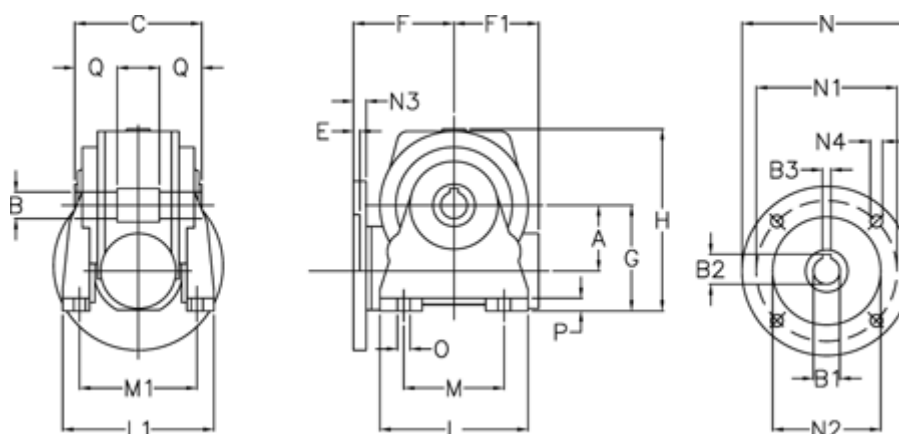

Data Sheet

Article number: 3902250050160

Description: Worm gear
VF 250-N-50-180B5, without lubrication

Measures

| | | |
|------------|----------|----------|
| A = 250 | F1 = 318 | N1 = 300 |
| B = 110 G7 | G = 380 | N2 = 250 |
| B1 E7 = 48 | H = 645 | N3 = 22 |
| B2 = 51.8 | L = 520 | N4 = 18 |
| B3 H9 = 14 | L1 = 380 | O = 33 |
| C = 320 | M = 400 | P = 30 |
| E = 7 | M1 = 310 | Q = 85 |
| F = 506 | N = 350 | |